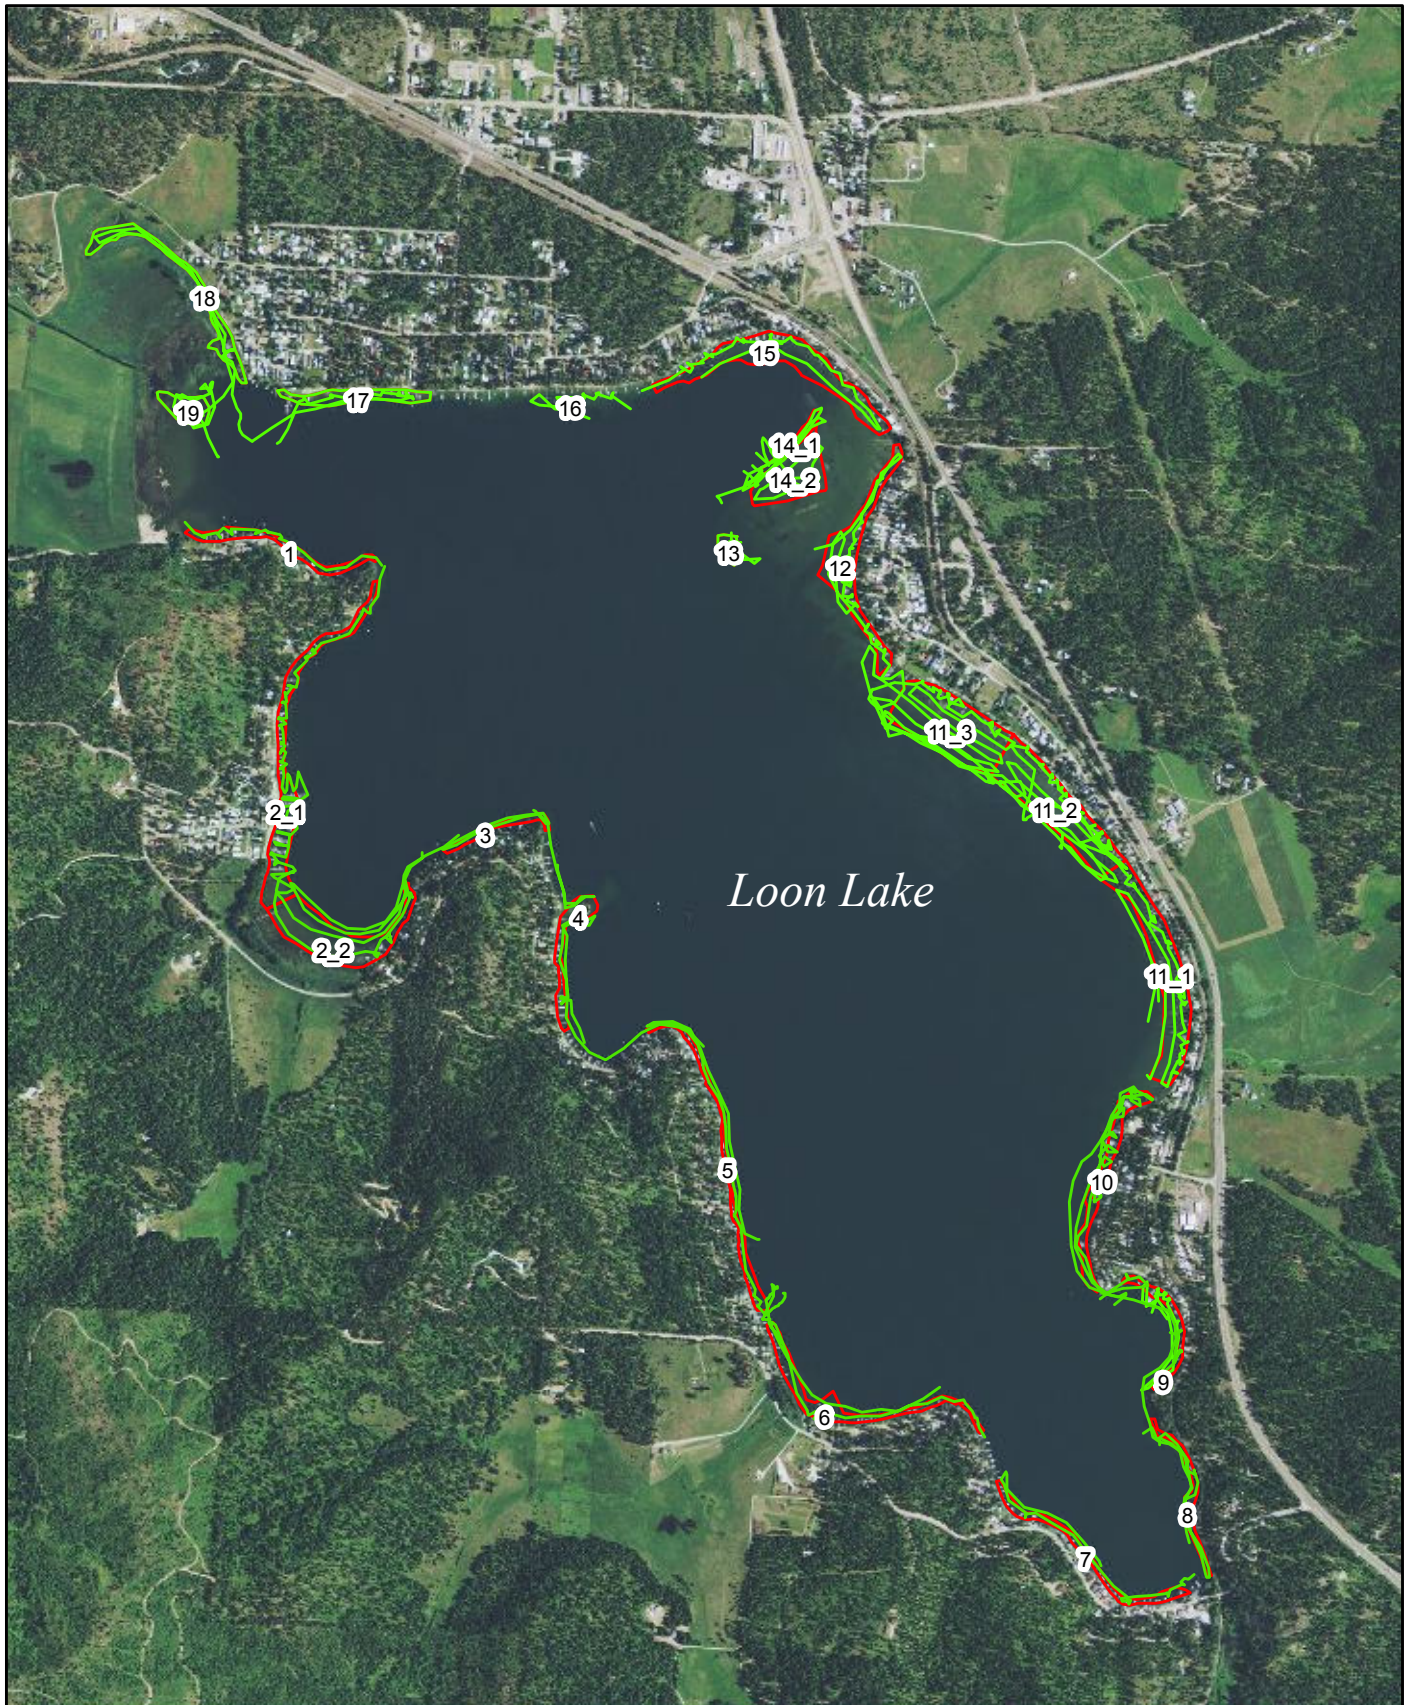

# Loon Lake Milfoil Treatment (100 Acres) - 2014

0 0.5 1 Miles

Date: 6/30/2014

Treatment Areas (100 acres total)

# Loon Lake Milfoil Treatment (100 Acres) July 7th and 8th, 2014

0 0.5 1 Miles

Date: 7/12/2014

-  GPS Boat Tracks (July 7th and 8th, 2014)
-  Treatment Areas (100 acres total)

No warranty is made by Lakeland Restoration Services as to the accuracy, reliability, or completeness of these data for individual or aggregate use with other data. Original data was compiled from various sources. This information was developed from digital means and may be updated without notification.