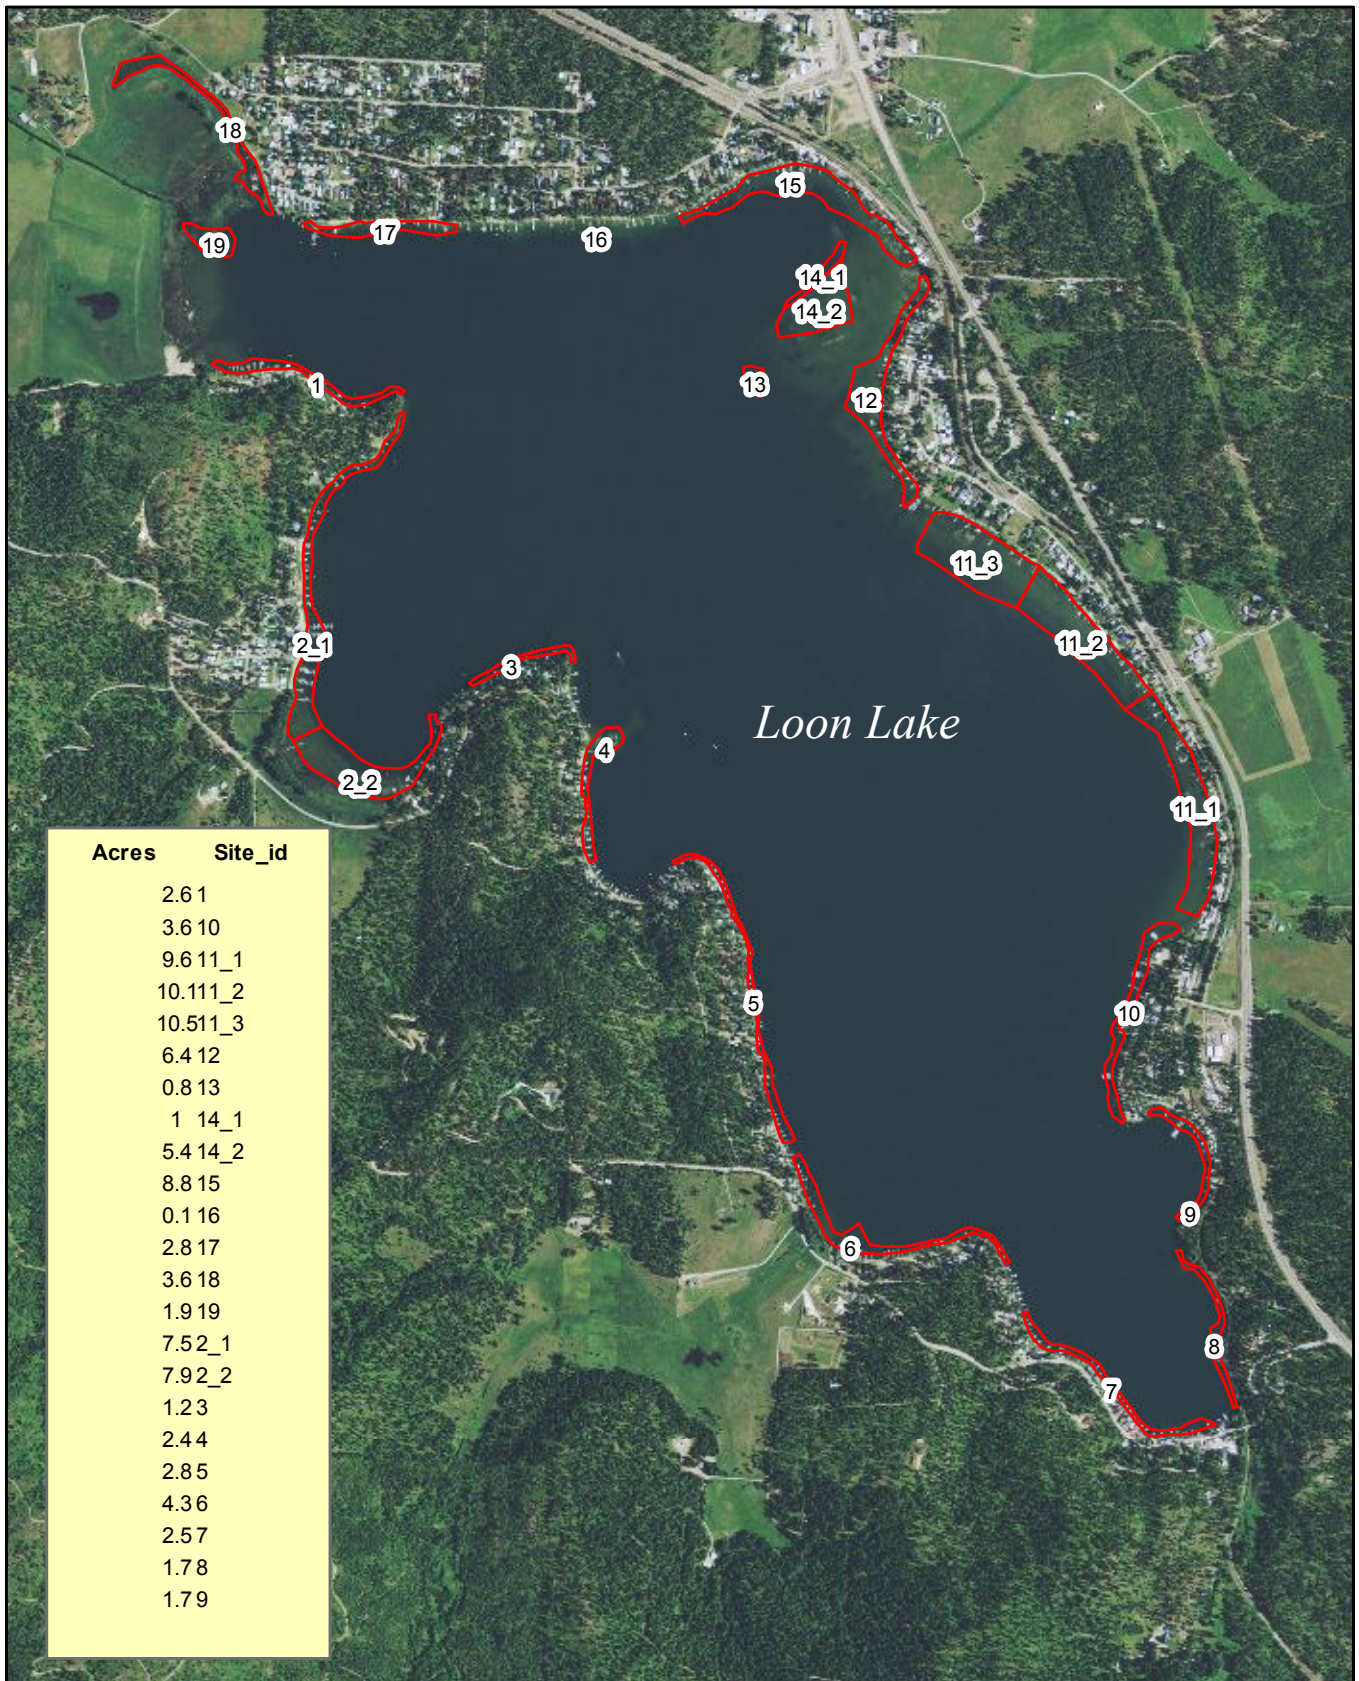

# Loon Lake Milfoil Treatment (100 Acres) - 2014

0 0.5 1 Miles

Date: 6/30/2014

Treatment Areas (100 acres total)

# Loon Lake Milfoil Treatment (100 Acres) July 7th and 8th, 2014

0 0.5 1 Miles

Date: 7/12/2014

-  GPS Boat Tracks (July 7th and 8th, 2014)
-  Treatment Areas (100 acres total)

No warranty is made by Lakeland Restoration Services as to the accuracy, reliability, or completeness of these data for individual or aggregate use with other data. Original data was compiled from various sources. This information was developed from digital means and may be updated without notification.